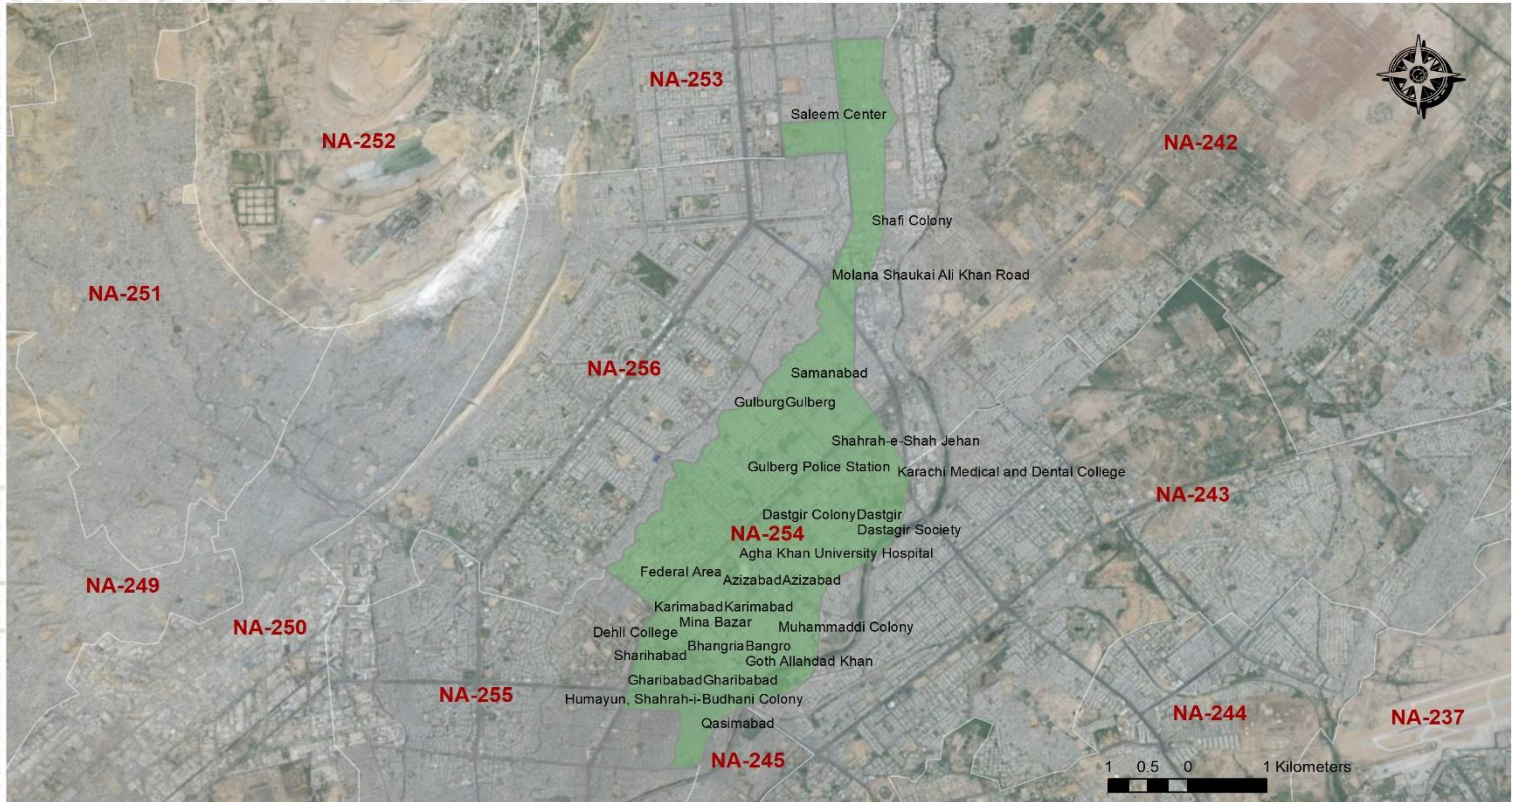

CONSTITUENCY PROFILE

NA-254 KARACHI CENTRAL-II

SINDH

CONSTITUENCY
POPULATION

733,427

VOTER STATISTICS

Male

273,076

Female

233,233

Total

506,309

69%

of the total population
are registered as voters

POLLING STATIONS

20

AVERAGE VOTER
AT POLLING STATION

1,655

AVERAGE VOTER
AT POLLING BOOTH

427

LIST OF CONTESTING CANDIDATES

#	Name	Name of Political Party
1	Afaq Shafqat	Mohajar Qaumi Movement Pakistan
2	Arshad Abdullah Vohra	Pak Sarzameen Party
3	Danish Turabi	Independent
4	Rashid Naseem	Muttahidda Majlis-e-Amal Pakistan
5	Syed Rashid Rizvi	Independent
6	Syed Rehmatullah	Independent
7	Syed Abdul Mateen	Independent
8	Syed Muhammad Ali Abidi	Majlis-e-Wahdat-e-Muslimeen Pakistan
9	Shaikh Salahuddin	Muttahidda Qaumi Movement
10	Qazi Saleem Haider	Independent
11	Liza Mehdi	Pakistan Peoples Party Parliamentarians
12	Muhammad Aslam Khan	Pakistan Tehreek-e-Insaf
13	Muhammad Iftikhar Alam	Independent
14	Muhammad Ateeq	Tehreek-e-Labaik Pakistan
15	Muhammad Faisal	Independent
16	Nasir Ahmed	Pakistan Falah Party
17	Wali Muhammad	Pakistan Kissan Ittehad (Ch. Anwar)